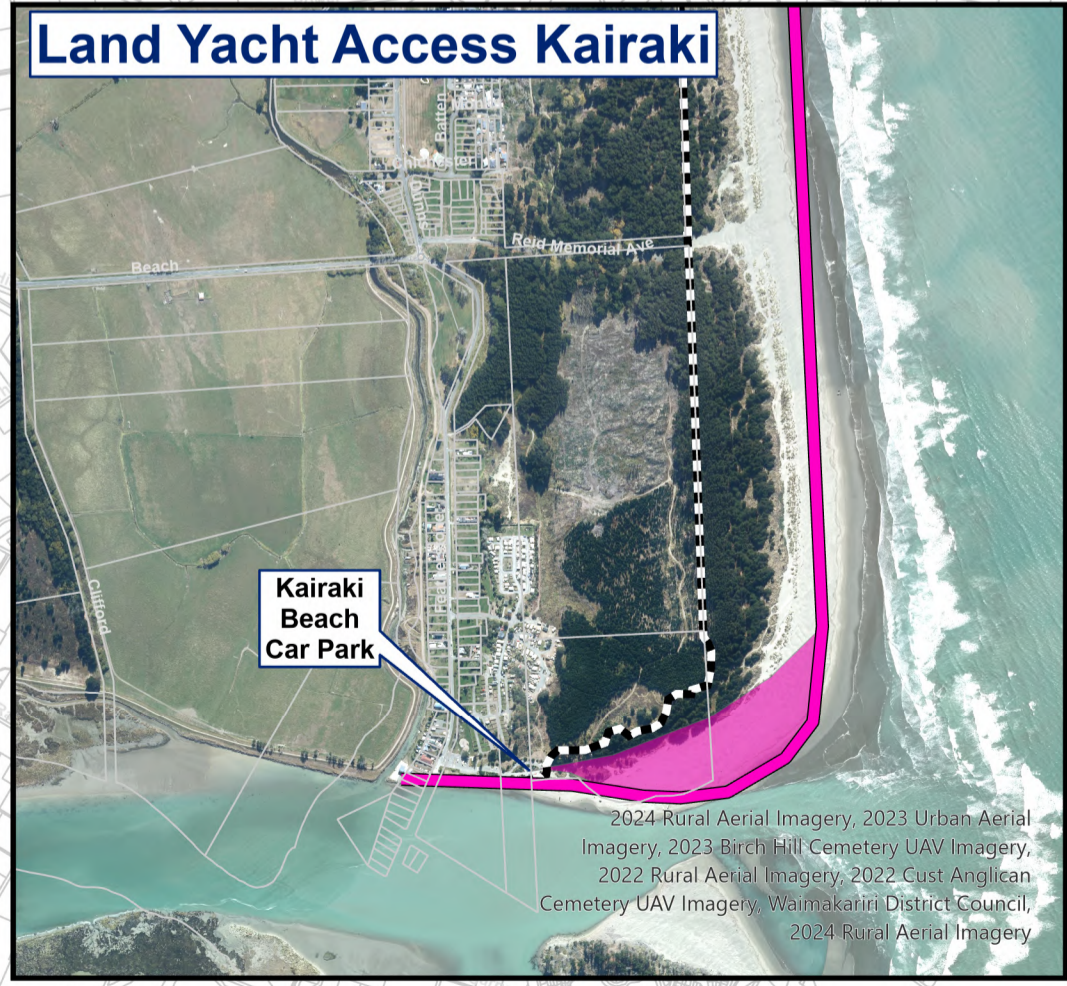

**FLAGGED SURF LIFESAVING AREAS**

- Restricted dismount and push areas if passing through is unavoidable

**VEHICLE EXEMPTION**

- Land yacht operators must obtain an exemption from the Council to drive a vehicle past the ocean outfall to the Waikuku Beach Horsefloat Carpark Access Trail entrance to retrieve a becalmed land yacht

Prohibited Area for Land Yachts

Ashley / Rakahuri River Mouth Car Park

Waikuku Beach Horsefloat Car Park and Access Trail

Bylaw applies to area within the Waimakariri District Council Boundary

Pegasus Beach Car Park

Permitted Area for Land Yachts (Including Sand Yachts and Blokarts)

Woodend Beach Car Park

Woodend Beach Ferry Road Horse Access Trail

Ocean Outfall

Kairaki Beach Car Park

WAIMAKARIRI DISTRICT COUNCIL

WAIMAKARIRI DISTRICT COUNCIL  
 Depreciated Basemap - Eagle Technology, Land Information New Zealand  
 CHRISTCHURCH CITY COUNCIL

**Land Yacht Access Kairaki**

Kairaki Beach Car Park

2024 Rural Aerial Imagery, 2023 Urban Aerial Imagery, 2023 Birch Hill Cemetery UAV Imagery, 2022 Rural Aerial Imagery, 2022 Cust Anglican Cemetery UAV Imagery, Waimakariri District Council, 2024 Rural Aerial Imagery