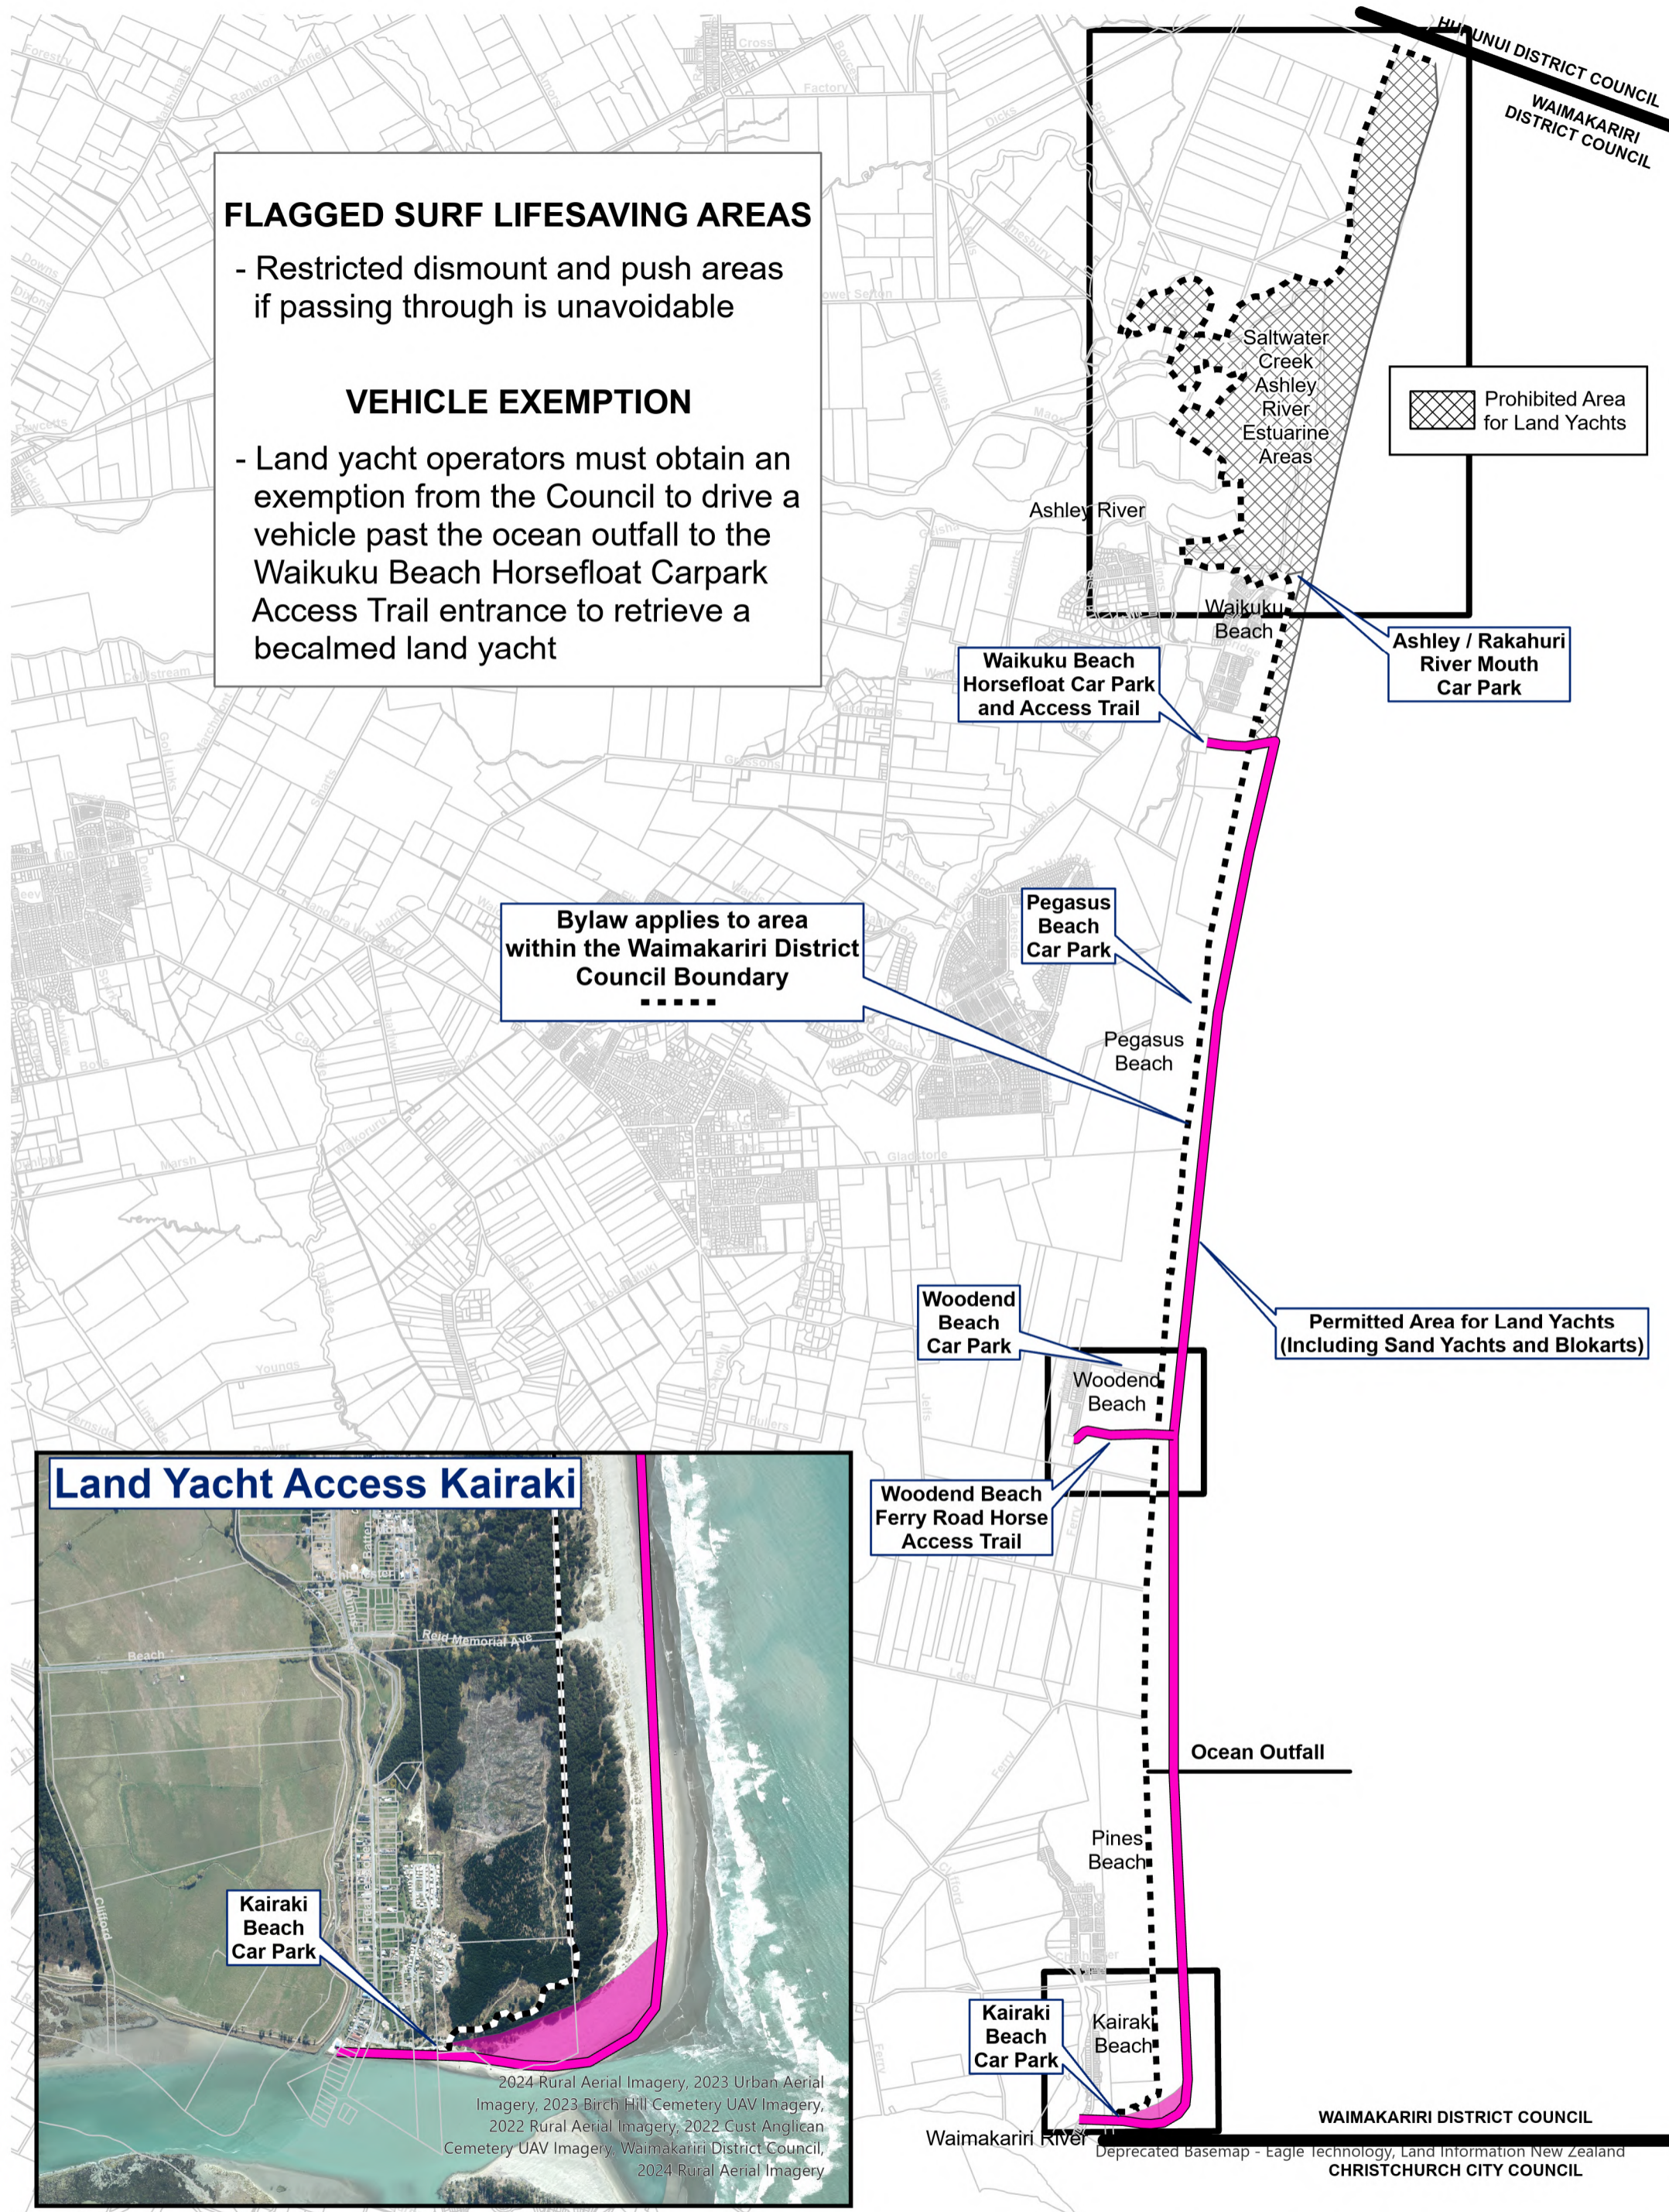

**FLAGGED SURF LIFESAVING AREAS**

- Restricted dismount and push areas if passing through is unavoidable

**VEHICLE EXEMPTION**

- Land yacht operators must obtain an exemption from the Council to drive a vehicle past the ocean outfall to the Waikuku Beach Horsefloat Carpark Access Trail entrance to retrieve a becalmed land yacht

Prohibited Area for Land Yachts

Ashley / Rakahuri River Mouth Car Park

Waikuku Beach Horsefloat Car Park and Access Trail

Bylaw applies to area within the Waimakariri District Council Boundary

Pegasus Beach Car Park

Permitted Area for Land Yachts (Including Sand Yachts and Blokarts)

Woodend Beach Car Park

Woodend Beach Ferry Road Horse Access Trail

Ocean Outfall

Kairaki Beach Car Park

WAIMAKARIRI DISTRICT COUNCIL

WAIMAKARIRI DISTRICT COUNCIL  
 Depreciated Basemap - Eagle Technology, Land Information New Zealand  
 CHRISTCHURCH CITY COUNCIL