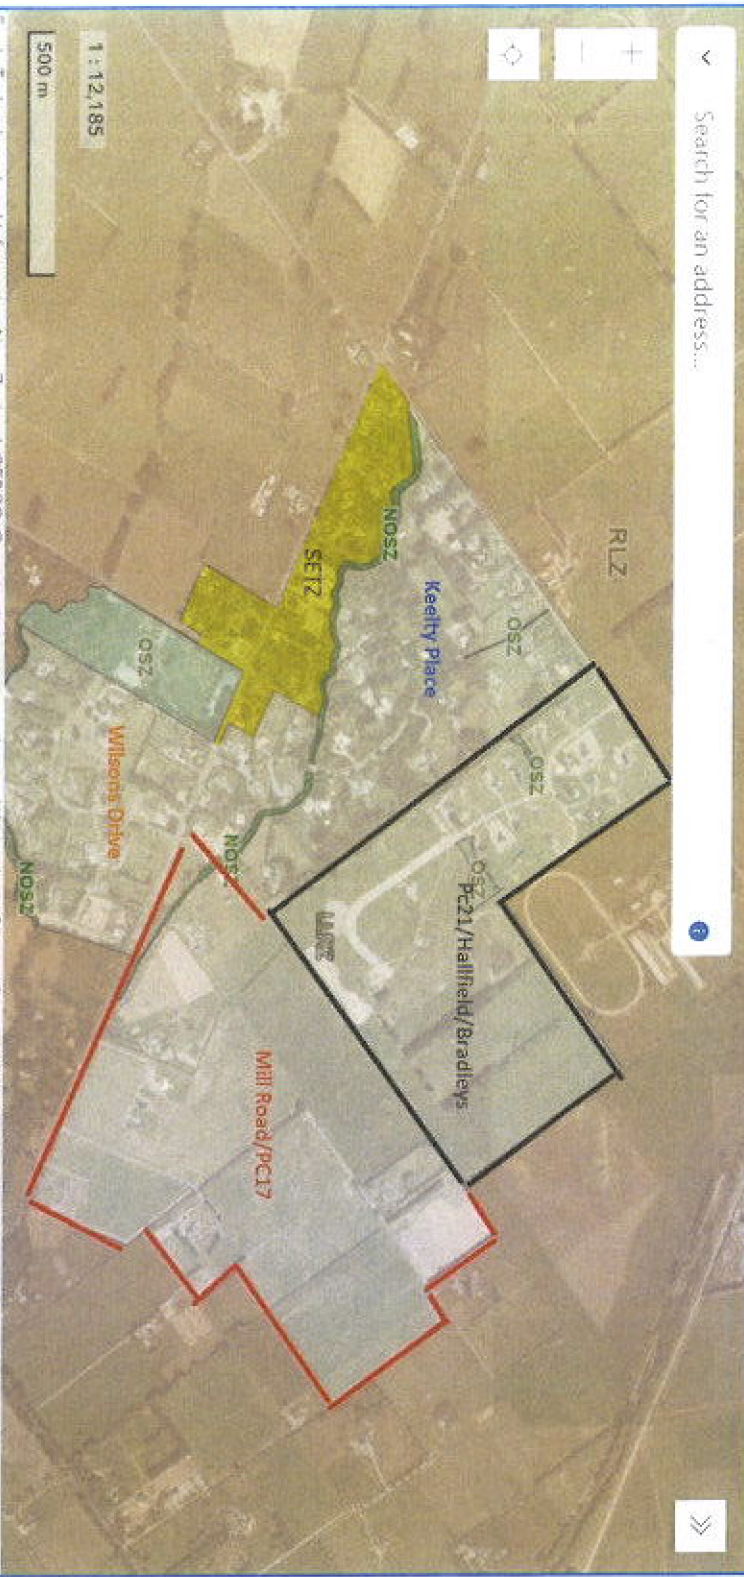

Proposed Waimakariri District Plan

Search for an address...

Esri Technology, Land Information New Zealand, GEBCO, Community maps contributors | Waimakariri District Council (WDG) | Waimakariri District Council | Powered by Esri

Map Tools

General District-Wide Matters

Overlays

Precincts

Designations

ODP

Property

Transparency

Basemaps

Legend

Help